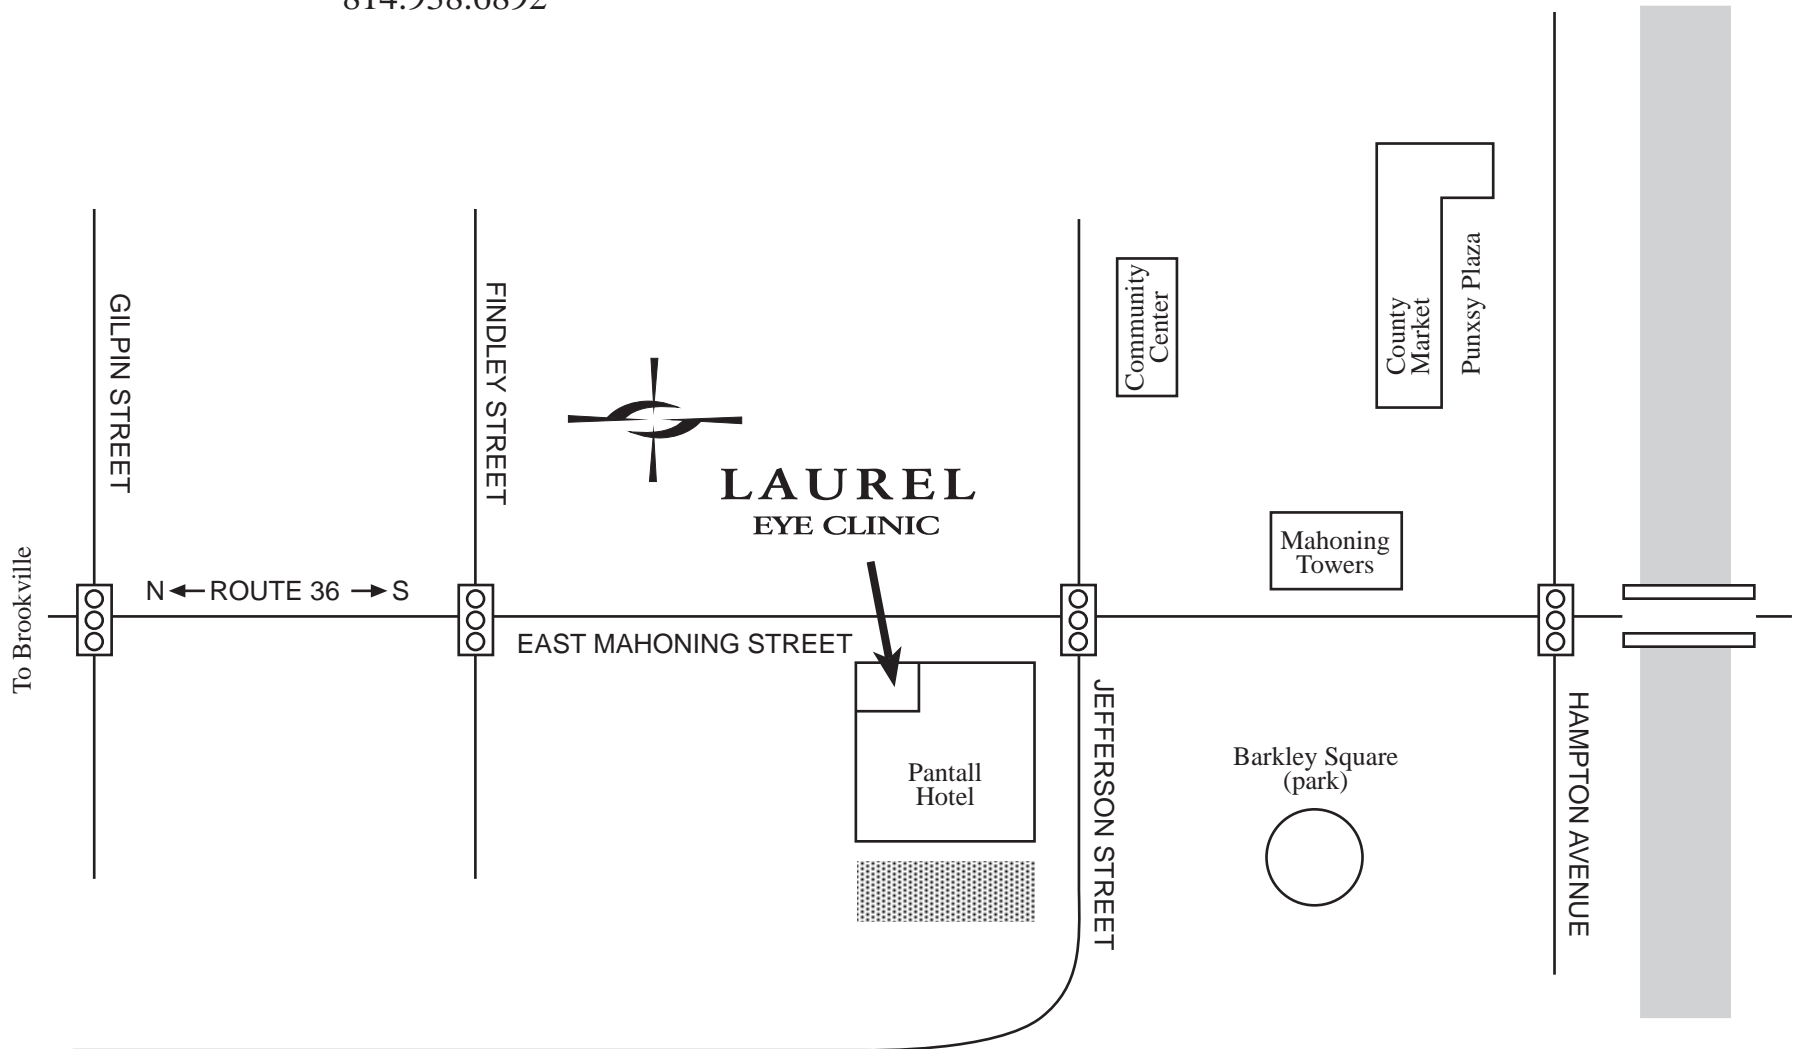

PUNXSUTAWNEY

Laurel Eye Clinic and Laurel Optical
131 East Mahoning Street (Pantall Hotel Building)
Punxsutawney, PA
814.938.6892

PARKING 