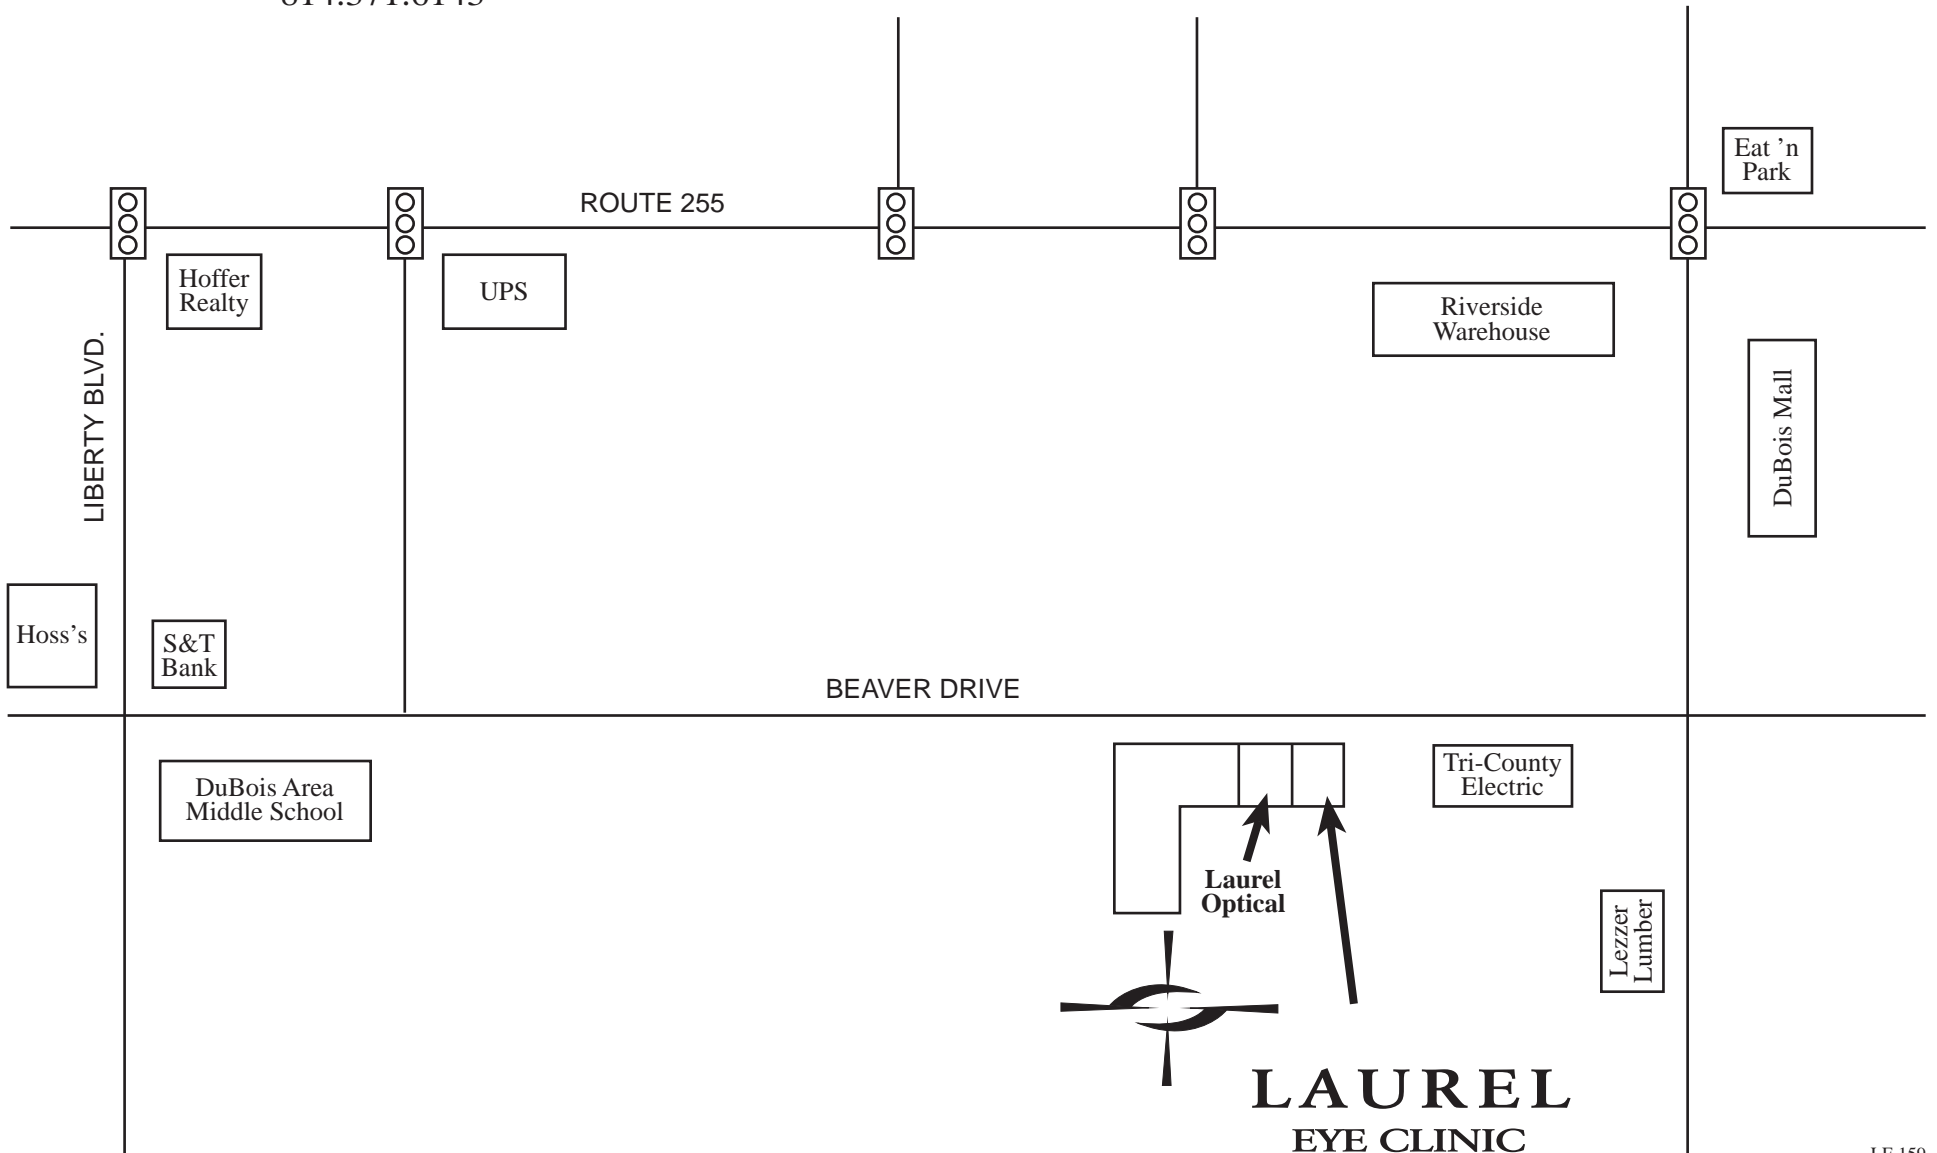

## Laurel Eye Clinic and Laurel Optical

908 Beaver Drive

DuBois, PA

814.371.6143

**LAUREL**  
EYE CLINIC